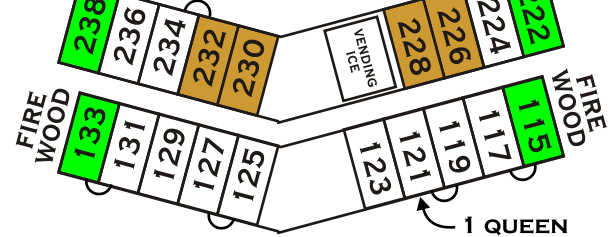

- WILLOWS
- MAGNOLIAS
- HEMLOCKS
- 2 BR AZALEA
- 3 BR AZALEA
- DOGWOODS
- DOGWOODS NEW
- LAURELS
- LOG CABINS
- CAMP CABINS
- MEMBERS

VILLAGE LEGEND

<ul style="list-style-type: none"> 1. THE LODGE 2ND FLOOR- MOUNTVIEW BISTRO CAROLINA ROOM 1ST FLOOR BLUE RIDGE ROOMS CONFERENCE ROOMS 2. REGISTRATION & FRONT DESK 3. THE HAZEL CREEK OUTFITTER & RECREATION HALL 4. GUNTER CABIN & MUSEUM 5. VILLAGE CENTER GENERAL STORE POST OFFICE LAUNDROMAT 6. GAS STATION & THE PITSTOP 7. TROUT POND 8. TENNIS COURTS 	<ul style="list-style-type: none"> 09. HILLBILLY PUTT-PUTT GOLF 10. BASKETBALL COURTS 11. SOFTBALL FIELD 12. HORSE STABLES 13. SWIM CLUB 14. COMMUNITY CHURCH 15. FIRE HALL 16. MAINTENANCE 17. INDOOR POOL • GAME ARCADE 18. WILDWOOD GRILL 19. CRAFT SHOP 20. BONFIRE PIT 21. FONTANA VILLAGE MARINA 22. MUDDY TRAX BIKE & BOARDS 23. VILLAGE POOL & LAZY RIVER <small>(OPENING SUMMER - 2007)</small>
---	---

The Lodge

FONTANA VILLAGE RESORT

- KING
- QUEEN
- FP
- HS

WOODS ROAD

GARDEN UNITS A

GARDEN UNITS B

POOLSIDE CABANAS

GARDEN UNITS D