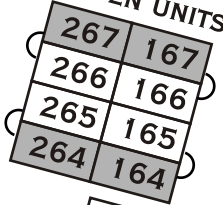

The Lodge

FONTANA VILLAGE RESORT

- KING
- QUEEN
- FP
- HS

WOODS ROAD

GARDEN UNITS A

GARDEN UNITS B

POOLSIDE CABANAS

GARDEN UNITS D