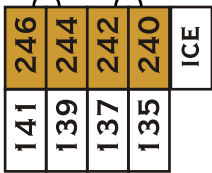

The Lodge

FONTANA VILLAGE RESORT

- KING
- QUEEN
- FP
- HS

WOODS ROAD

GARDEN UNITS A

GARDEN UNITS B

POOLSIDE CABANAS

GARDEN UNITS D